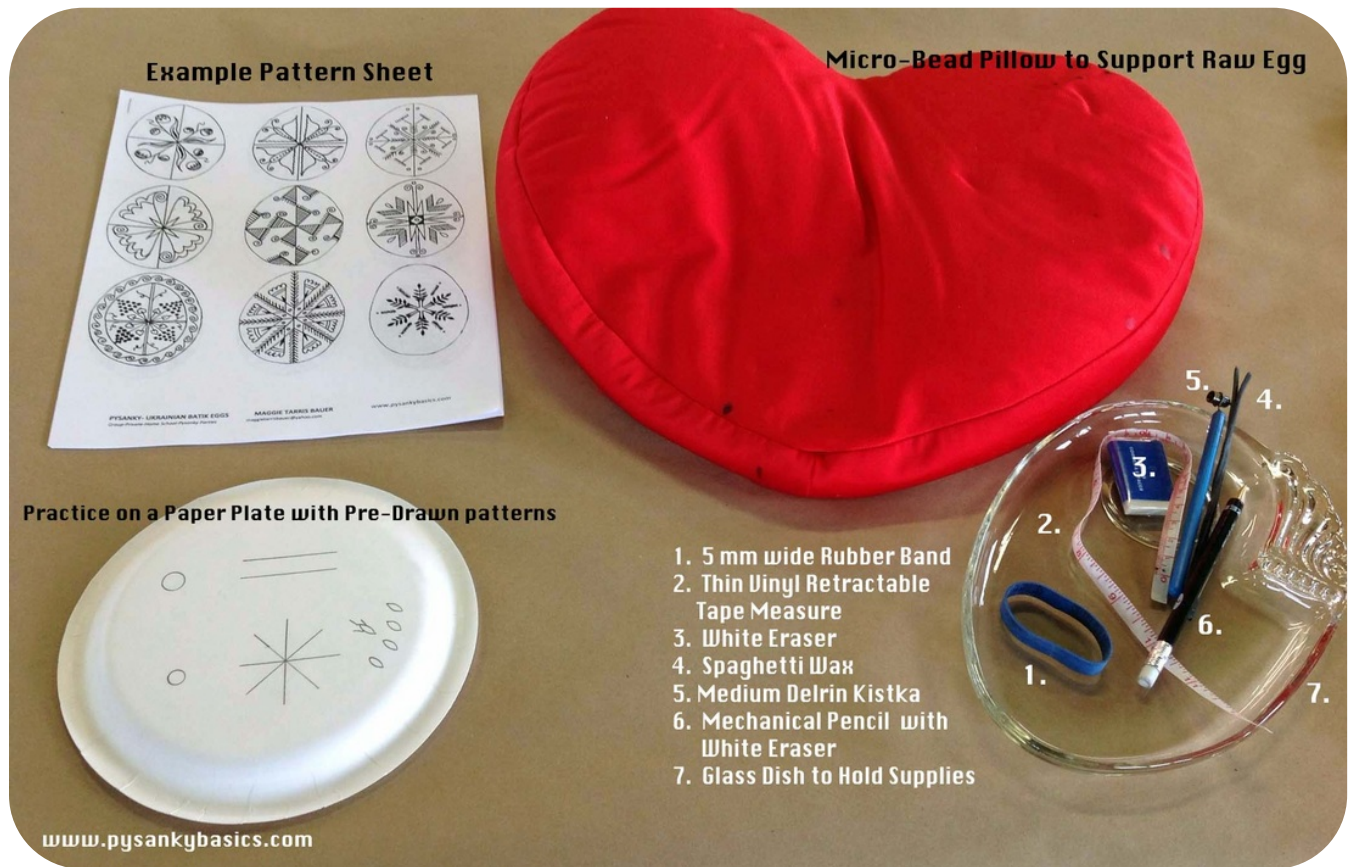

TABLE SET UP

Example Pattern Sheet

Micro-Bead Pillow to Support Raw Egg

Practice on a Paper Plate with Pre-Drawn patterns

1. 5 mm wide Rubber Band
2. Thin Vinyl Retractable Tape Measure
3. White Eraser
4. Spaghetti Wax
5. Medium Delrin Kistka
6. Mechanical Pencil with White Eraser
7. Glass Dish to Hold Supplies

www.pysankybasics.com

www.pysankybasics.com

1. Glass Dish to hold supplies
2. Medium Delrin Kistka
3. White Eraser
4. Retractable Wax
5. Mechanical Pencil with White Eraser
6. Mechanical Pencil with White Eraser
7. Glass Dish to hold supplies